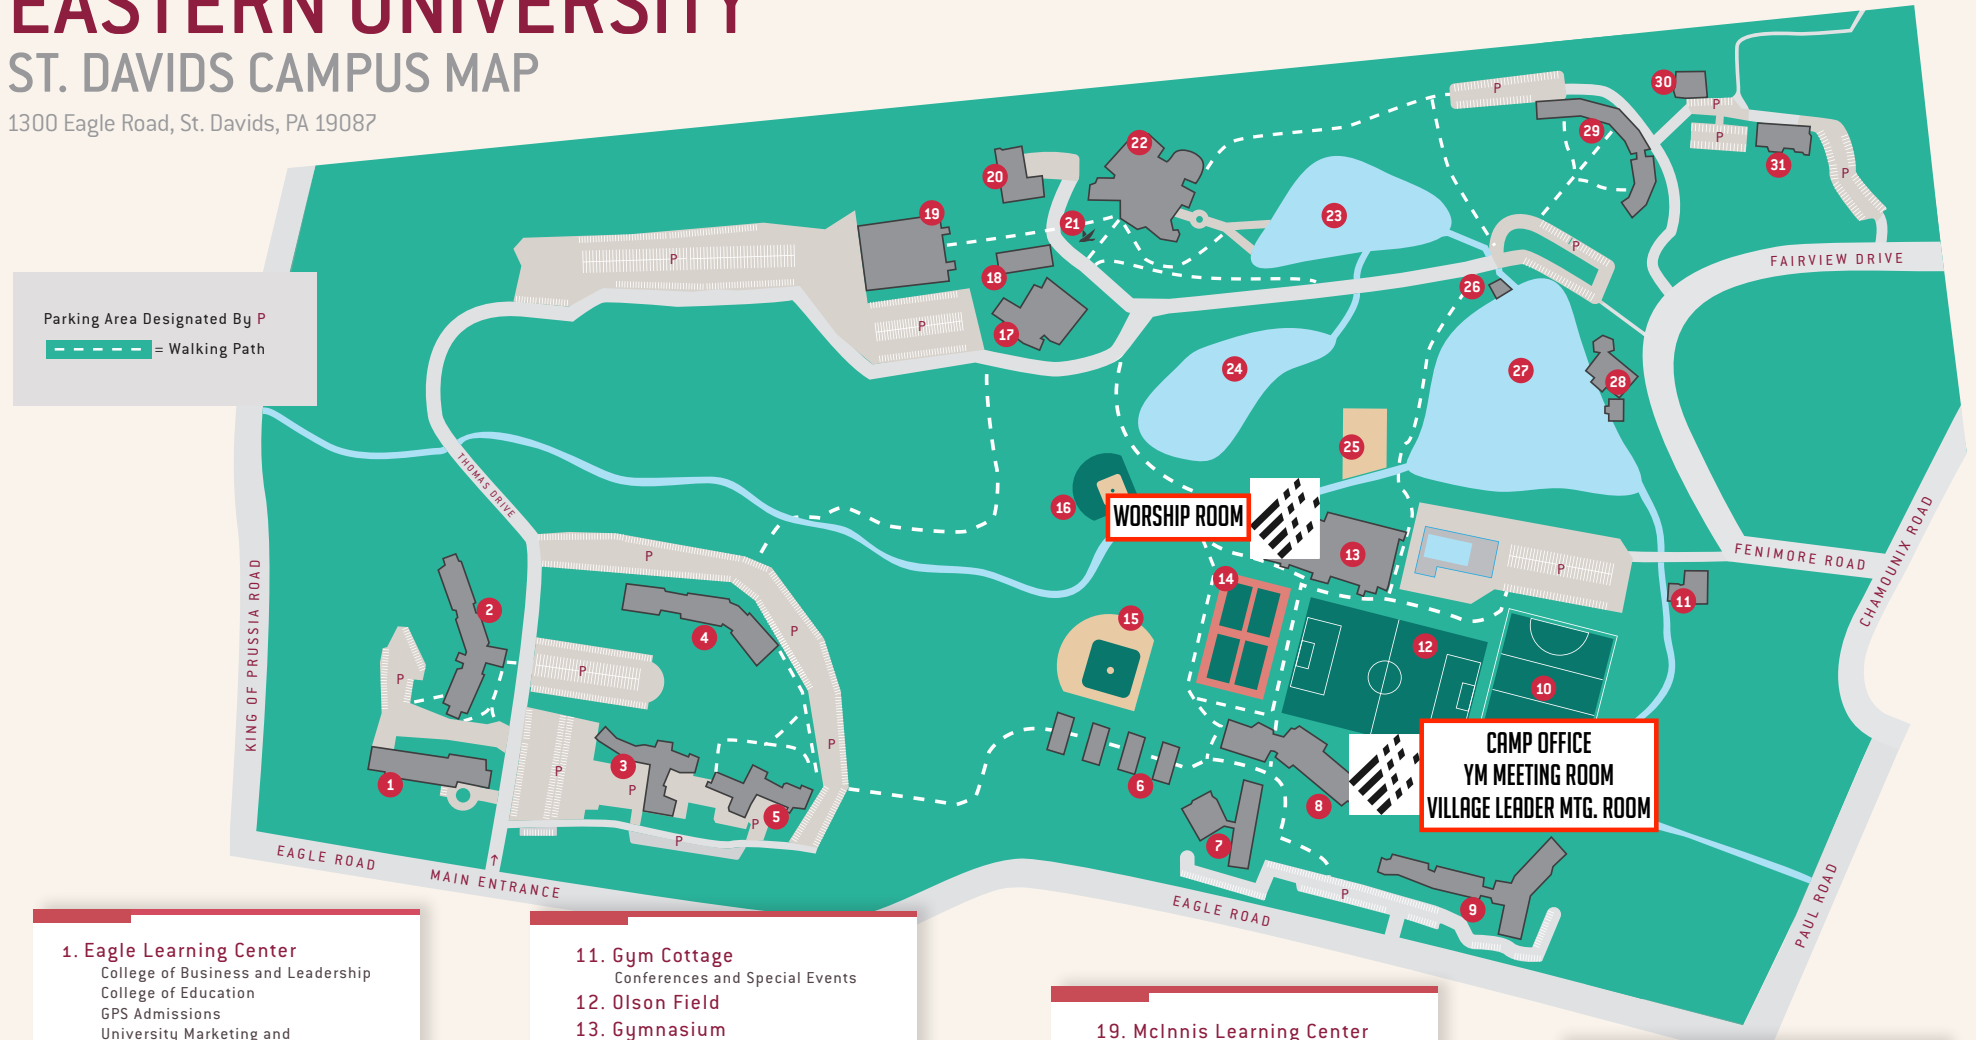

EASTERN UNIVERSITY

ST. DAVIDS CAMPUS MAP

1300 Eagle Road, St. Davids, PA 19087

Parking Area Designated By P
- - - - - = Walking Path

- **1. Eagle Learning Center**
  College of Business and Leadership
  College of Education
  GPS Admissions
  University Marketing and Communications
  Security
- **2. Eagle Residence Hall**
- **3. Fowler Hall**
  Institutional Research
  Office of Planning and Effectiveness
  President's Office
  Provost's Office
  Templeton Honors College
  Undergraduate Admissions
- **4. Sparrowk Residence Hall**
- **5. Workman Hall**
  Music Department
- **6. Gallup Residence Hall**
- **7. Hainer Residence Hall**
- **8. Gough Residence Hall**
- **9. Kea and Guffin Residence Halls**
  Breezeway Café
- **10. Auxiliary Field**

- **11. Gym Cottage**
  Conferences and Special Events
- **12. Olson Field**
- **13. Gymnasium**
  Athletics
  Athletic Training Center
  Dance Studio
  Fitness Center
  Outdoor Swimming Pool
- **14. Tennis Courts**
- **15. Baseball Field**
- **16. Softball Field**
- **17. Harold C. Howard Center and Warner Library**
  Bookstore
  Sociology, Anthropology and Missions
  Youth Ministry
  Warner Atrium
  Human Resources
- **18. Mall Cottage**
  Financial Aid
  Registrar's Office
  Student Accounts

- **19. McInnis Learning Center**
  Auditorium
  Bradstreet Observatory
  Instructional Technology Center
  IT Help Desk
  Julia Fowler Planetarium
  Nursing Lab
  Palmer Theological Seminary
- **20. Andrews Hall**
  Business, Chemistry and Communication Studies
- **21. Eastern Eagle**
- **22. Walton Hall**
  Office of Talent and Career Development
  Center for Faith and Practice
  Eagle's Nest
  Jammin' Java
  Dining Commons
  Center for Counseling and Academic Support

- **23. Willow Lake**
- **24. Lower Lake**
- **25. Sand Volleyball Court**
- **26. Historic Waterwheel**
- **27. McGraw Lake**
- **28. Gate House**
  Nursing
- **29. Doane Residence Hall**
  Student Health Center
- **30. Adams Hall**
  Plant Operations
- **31. Ott Hall**
  Advancement
  Alumni Relations
  Business and Finance