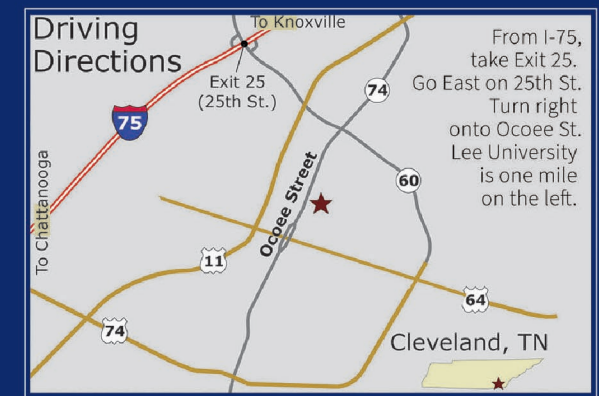

1120 North Ocoee Street
Cleveland, TN 37311

leeuniversity.edu
(423) 614-8000

Academics

- 48 CAB Communication Arts Building
- 14 EDU Helen DeVos College of Education
- 17 HUM Humanities Center
- 36 MON Monument Building
- 46 SOB School of Business Sharp Wing
- 18 CUR Curtsinger Building - School of Music
- 44 SON School of Nursing
- 38 SOR School of Religion
- 12 SMC Science & Math Complex Beach Wing Medlin Wing
- 34 LIB Squires Library/Pentacostal Res. Center
- 27 VST Vest Building
- 28 WMB Walker Memorial Building

Key

- ◆ Accessible Parking
- ♿ Accessible Entrance
- A G O Outdoor Venues/Landmarks
- 5 20 40 Building ID
- ATM ATM
- 3 Bus Stops
- Bus Route
- || Dining
- C10 N2 Parking Lot ID
- V Visitor Parking Lots