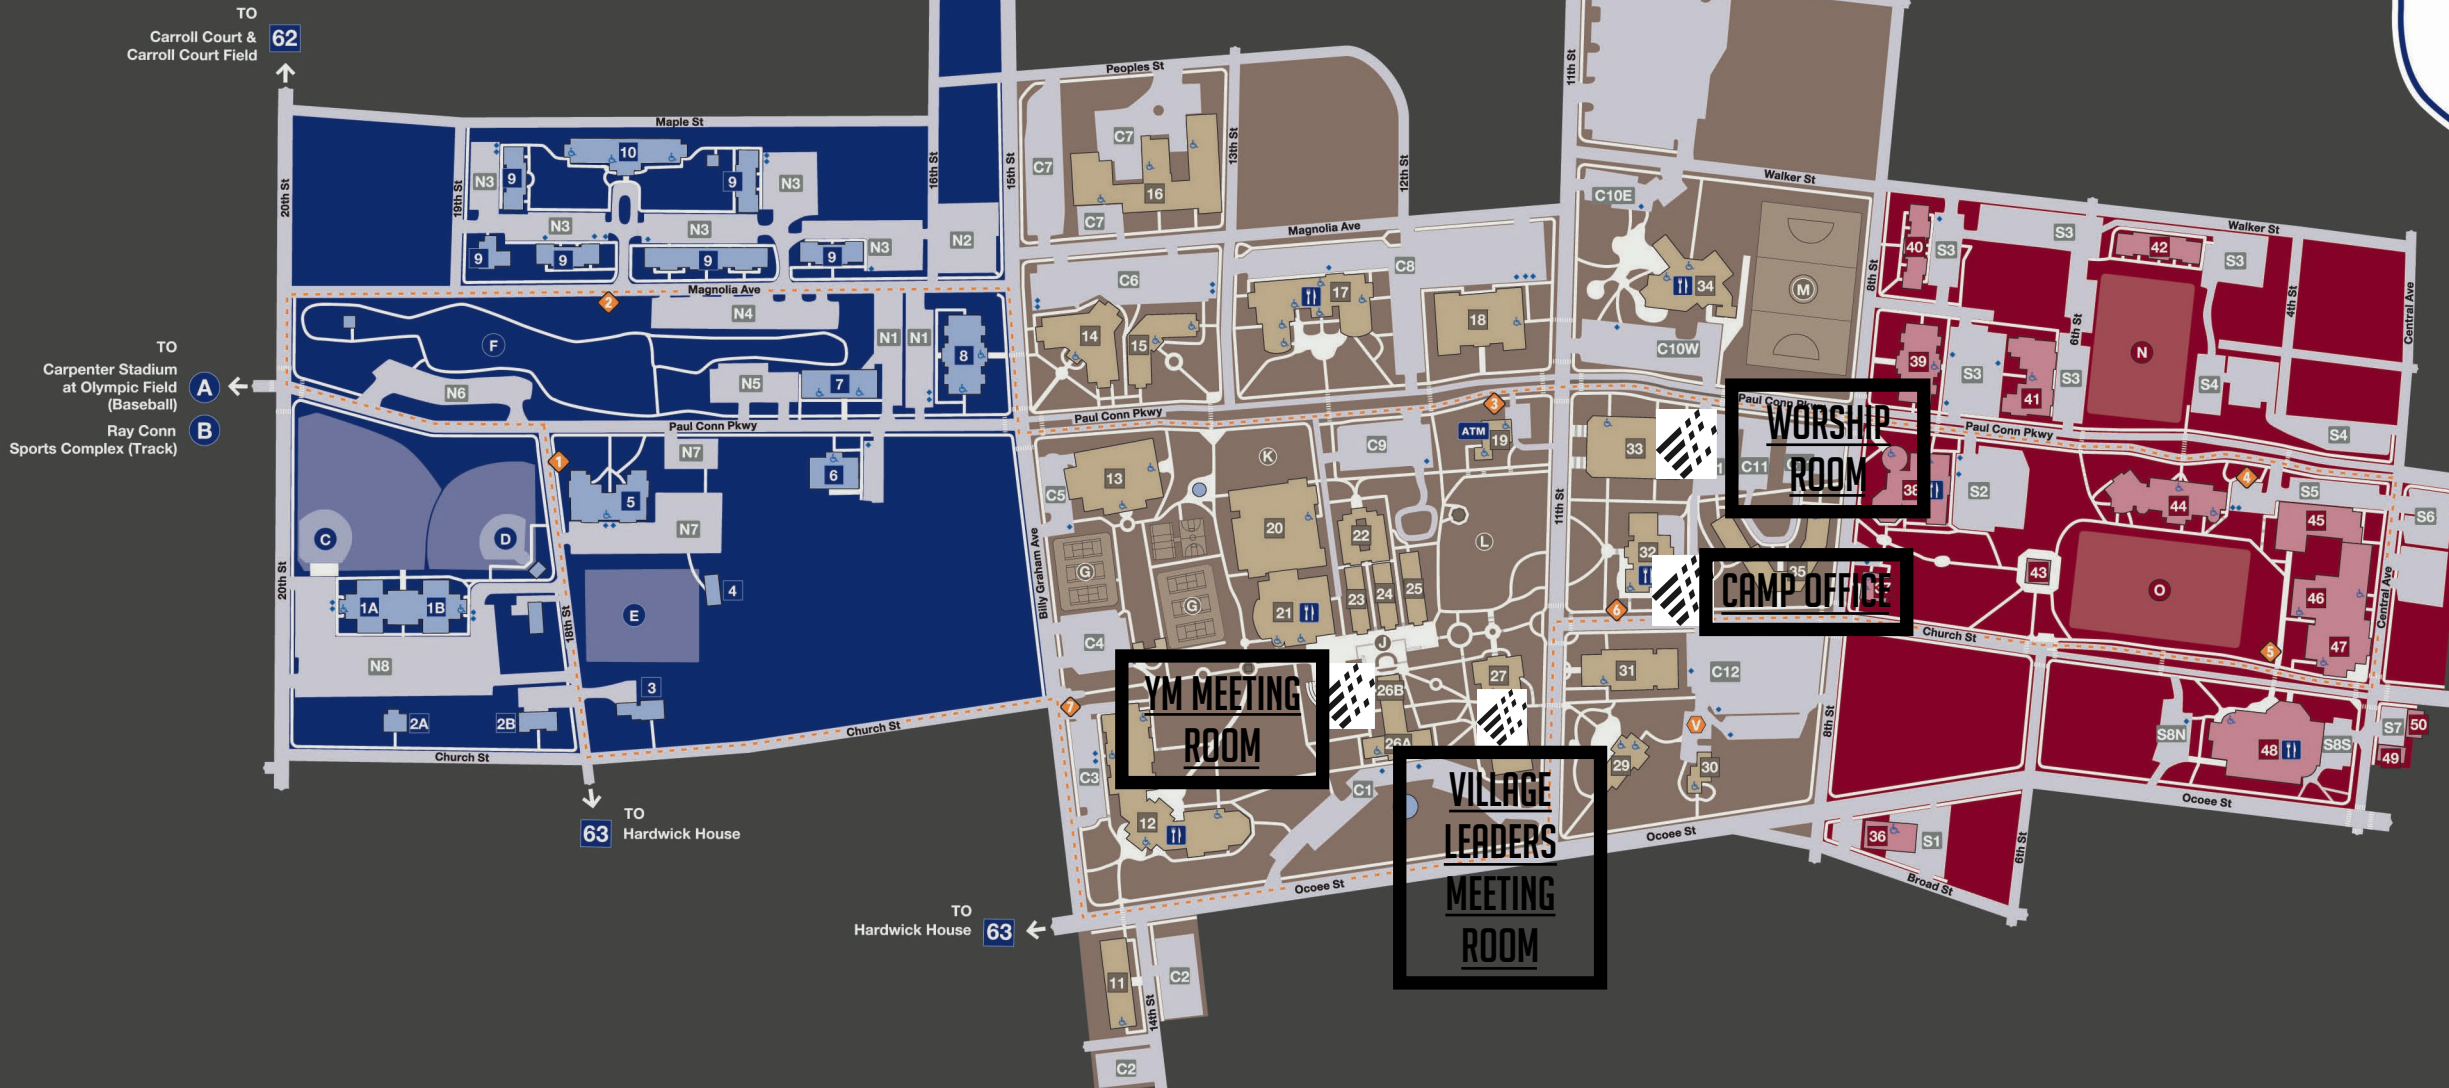

North Campus

Buildings 1-10
Outdoor Venues A-F
Parking N1-N8

Central Campus

Buildings 11-35
Outdoor Venues G-M
Parking C1-C12

South Campus

Buildings 36-50
Outdoor Venues N-O
Parking S1-S8

LEE

UNIVERSITY

1120 North Ocoee Street
Cleveland, TN 37311

leeuniversity.edu
(423) 614-8000

Academics

- 48 CAB Communication Arts Building
- 14 EDU Helen DeVos College of Education
- 17 HUM Humanities Center
- 36 MON Monument Building
- 46 SOB School of Business Sharp Wing
- 18 CUR Curtsinger Building - School of Music
- 44 SON School of Nursing
- 38 SOR School of Religion
- 12 SMC Science & Math Complex Beach Wing Medlin Wing
- 34 LIB Squires Library/Pentacostal Res. Center
- 27 VST Vest Building
- 28 WMB Walker Memorial Building

Administration

- 30 ADM Admissions Center/Visitor's Center
- 61 CSO Campus Security
- 26B CEN Centenary Building
- 45 ELC Early Learning Center (Nursery)
- 7 HEA Health Services
- 26A HAB Higginbotham Admin. Building
- 60 HPR Higgins-Pressley Building (Physical Plant)
- 7 LEC Leonard Center
- 23 LSS Lower Simmons
- 19 OSD Office of Student Development
- 27 VST Vest Building
- 37 WAT Watkins Building

Athletics

- E AOF Athletic Operations Field
- 4 AOP Athletic Operations House
- D BUT Butler Softball Field
- A CBS Carpenter Stadium at Olympic Field (Baseball)
- G REC DeVos Recreation Center
- 13 TEN DeVos Tennis Center
- 6 MAB McKenzie Athletic Building
- 20 WKA Paul Dana Walker Arena
- M SOC Soccer Field
- C JSF Souther Field
- B RCC Ray Conn Sports Complex (Track)

Dining

- 34 Aspetto by Sodexo
- 32 Chick-fil-A
- 21 Deacon Jones Dining Hall
- 12 Dunkin Donuts
- 17 Einstein Bros. Bagels
- 32 48 Starbucks
- 48 Sandella's Flatbread Cafe
- 32 34 38 Simply to Go
- 32 Subway

Multi-Use

- L ALU Alumni Park
- H AMP Amphitheater
- 32 PCS Bookstore (Follett)
- 29 CHA The Chapel
- 33 CCR Conn Center
- 49 CRE Creative Studio
- 50 DMS Danny Murray Recording Studio
- 43 DCF Darla McLuhan Conn Forum & Tower
- 21 DJH Deacon Jones Dining Hall
- 3 DHS Dethero House
- N DRF Dirksen Row Field
- 31 DXC Dixon Center
- 16 MAY Mayfield Annex
- 47 PGH Pangle Hall
- 32 PCS Paul Conn Student Union
- 32 POS Post Office (Downstairs PCS)
- F SCP Schimmels Park
- J SPM Sharp Pedestrian Mall
- O SCQ South Campus Quad
- 17 SQH Squires Recital Hall (Humanities Center)
- K WLN Walker Lawn

Residential

- 15 AEH Atkins - Ellis Hall
- 8 HHH B.L. Hicks Hall
- 1A BOH Bowdle Hall
- 9 BRT Brinsfield Row Townhouses
- 62 CAC Carroll Court - Married Housing
- 2A CSH Church Street House
- 2B CSA Church Street Apartment
- 25 CRH Cross Hall
- 35 DAH Davis Hall
- 63 HWH Hardwick House
- 41 KEH Keeble Hall
- 40 LVE Livingston East
- 39 LIH Livingston Hall
- 11 MEH Medlin Hall
- 10 NHH New Hughes Hall
- 22 NCH Nora Chambers Hall
- 1B OBH O'Bannon Hall
- 35 SHH Sharp Hall
- 23 SIH Simmons Hall
- 5 STH Storms Hall
- 24 THH Tharp Hall

Key

- Accessible Parking
- ♿ Accessible Entrance
- A G O Outdoor Venues/Landmarks
- 5 20 40 Building ID
- ATM ATM
- 3 Bus Stops
- --- Bus Route
- || Dining
- C10 N2 Parking Lot ID
- V Visitor Parking Lots